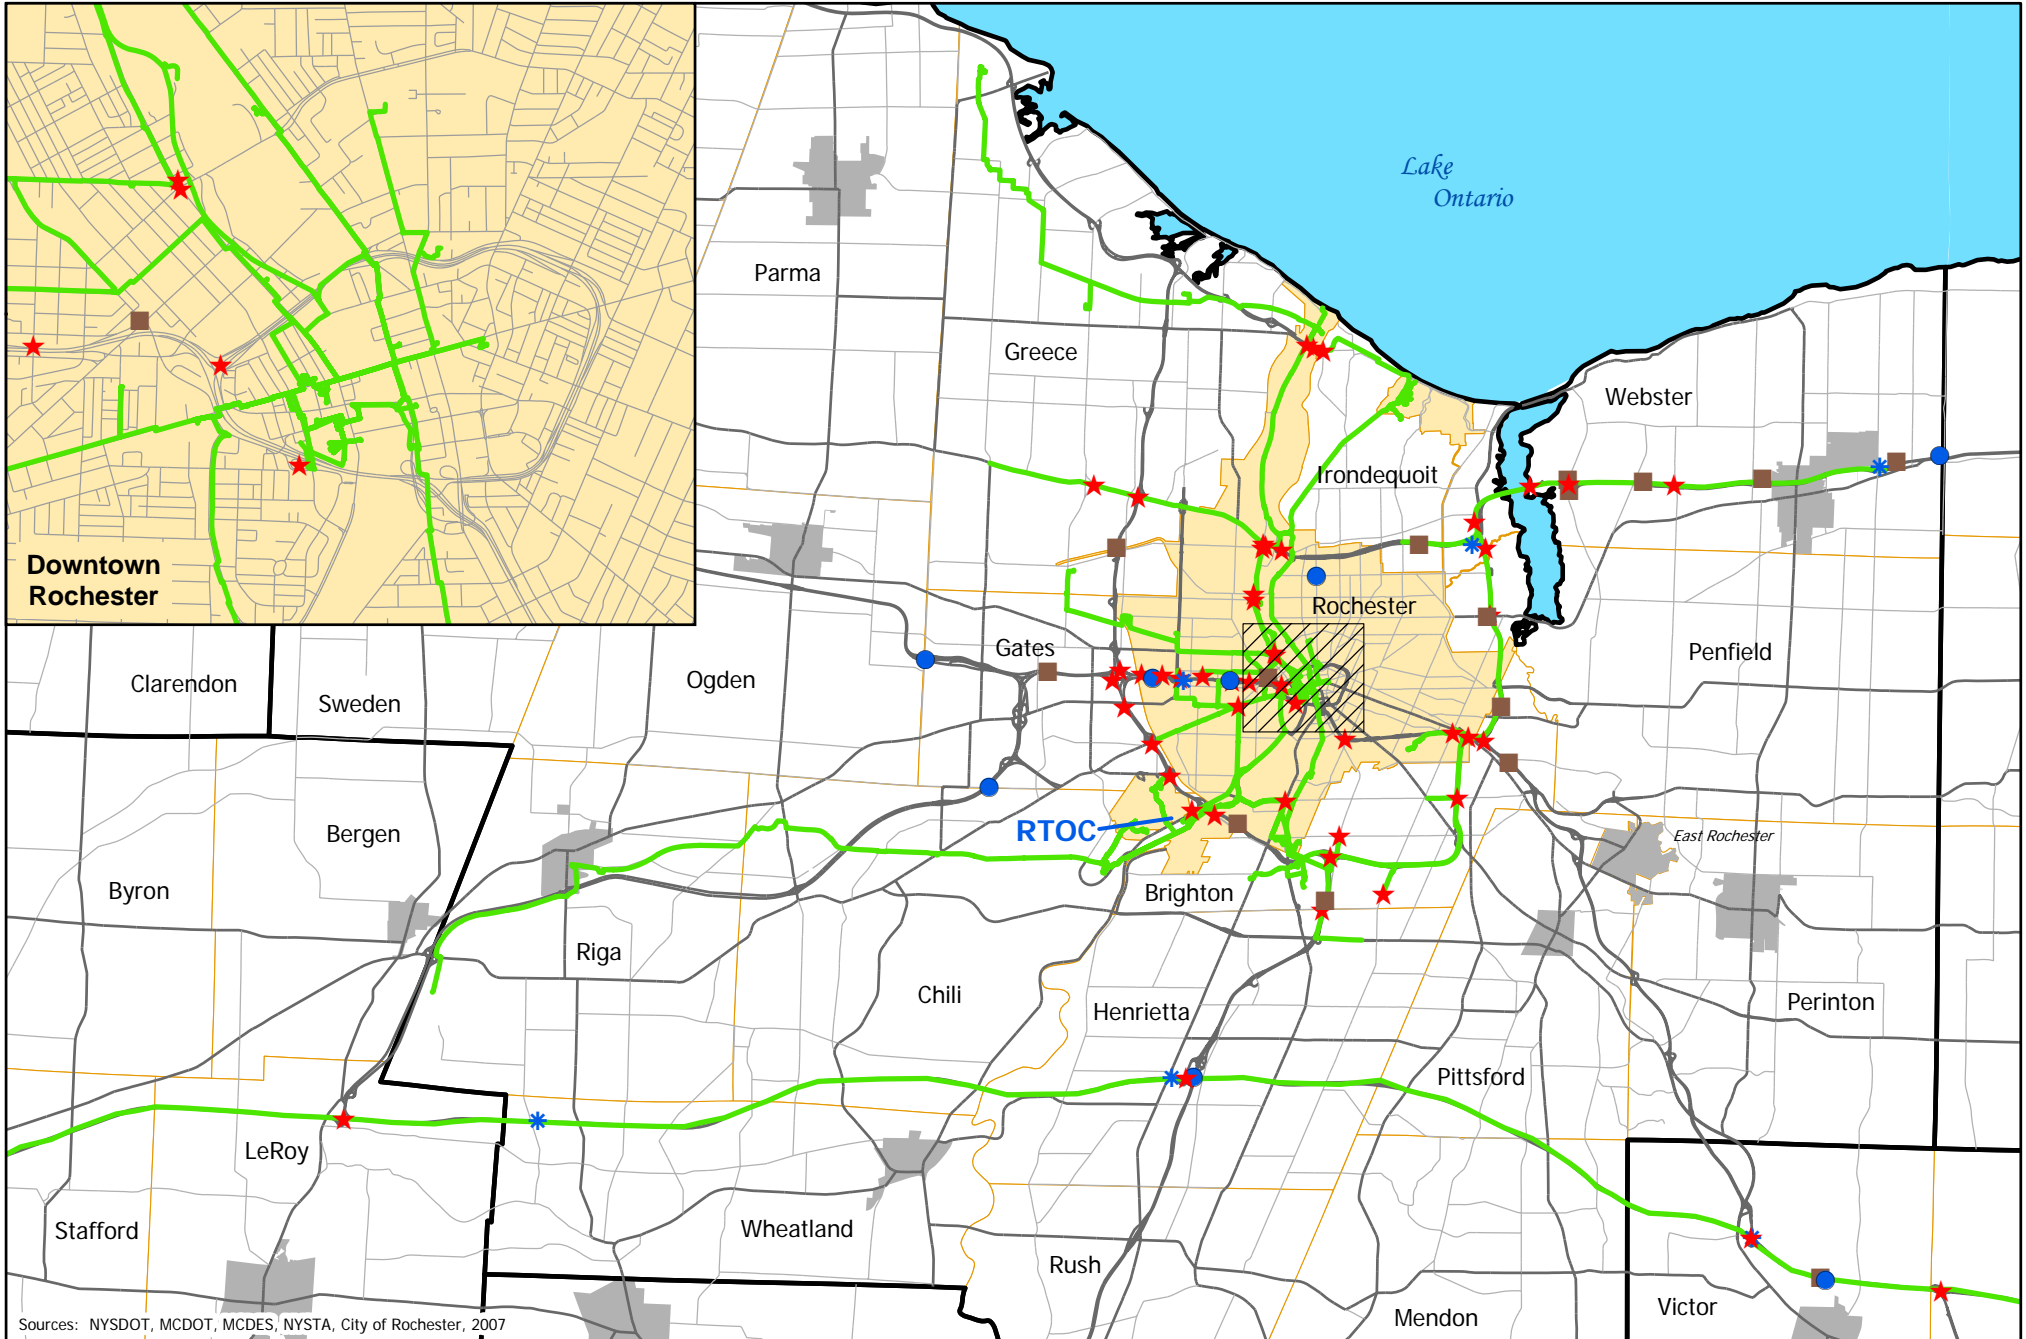

Existing ITS Network, 2007

Greater Rochester Area

Sources: NYSDOT, MCDOT, MCDES, NYSTA, City of Rochester, 2007

- Fiber Optic Cable
- ★ Camera
- Highway Advisory Radio Beacon
- Dynamic Message Sign
- ★ Highway Advisory Radio Transmitter