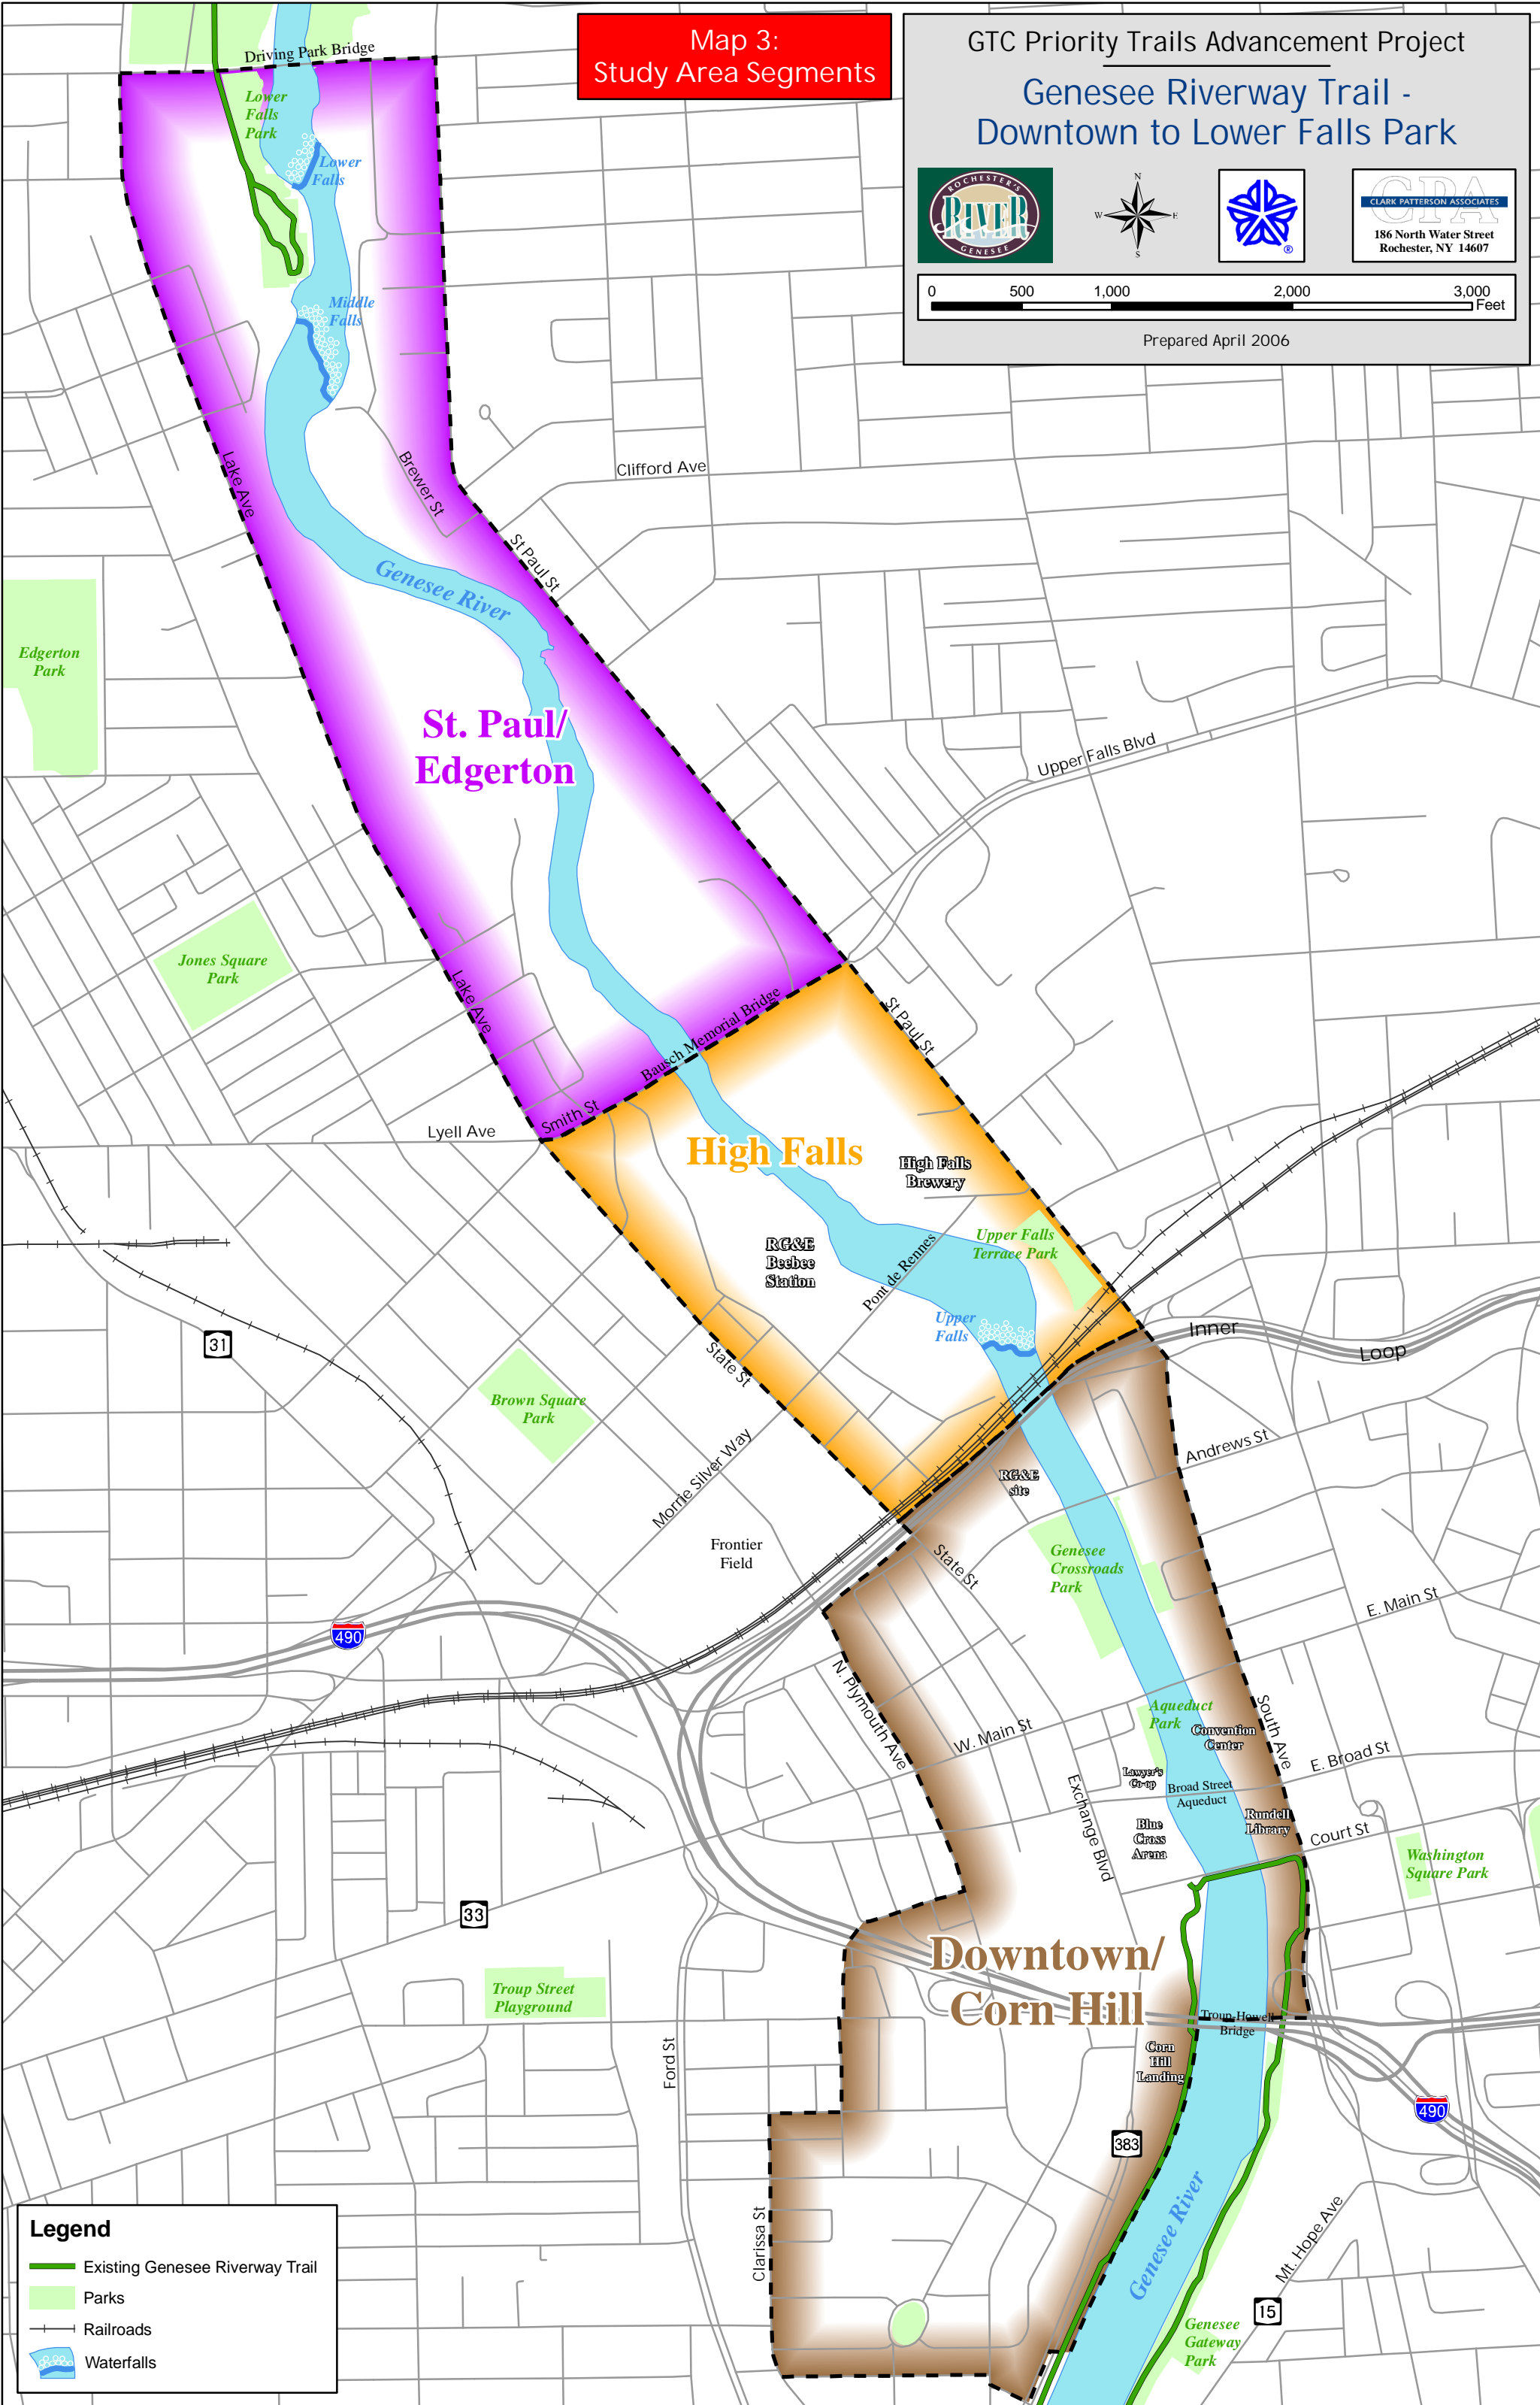

**Map 3:
Study Area Segments**

GTC Priority Trails Advancement Project

**Genesee Riverway Trail -
Downtown to Lower Falls Park**

CLARK PATTERSON ASSOCIATES
186 North Water Street
Rochester, NY 14607

Prepared April 2006

Legend

- Existing Genesee Riverway Trail
- Parks
- Railroads
- Waterfalls