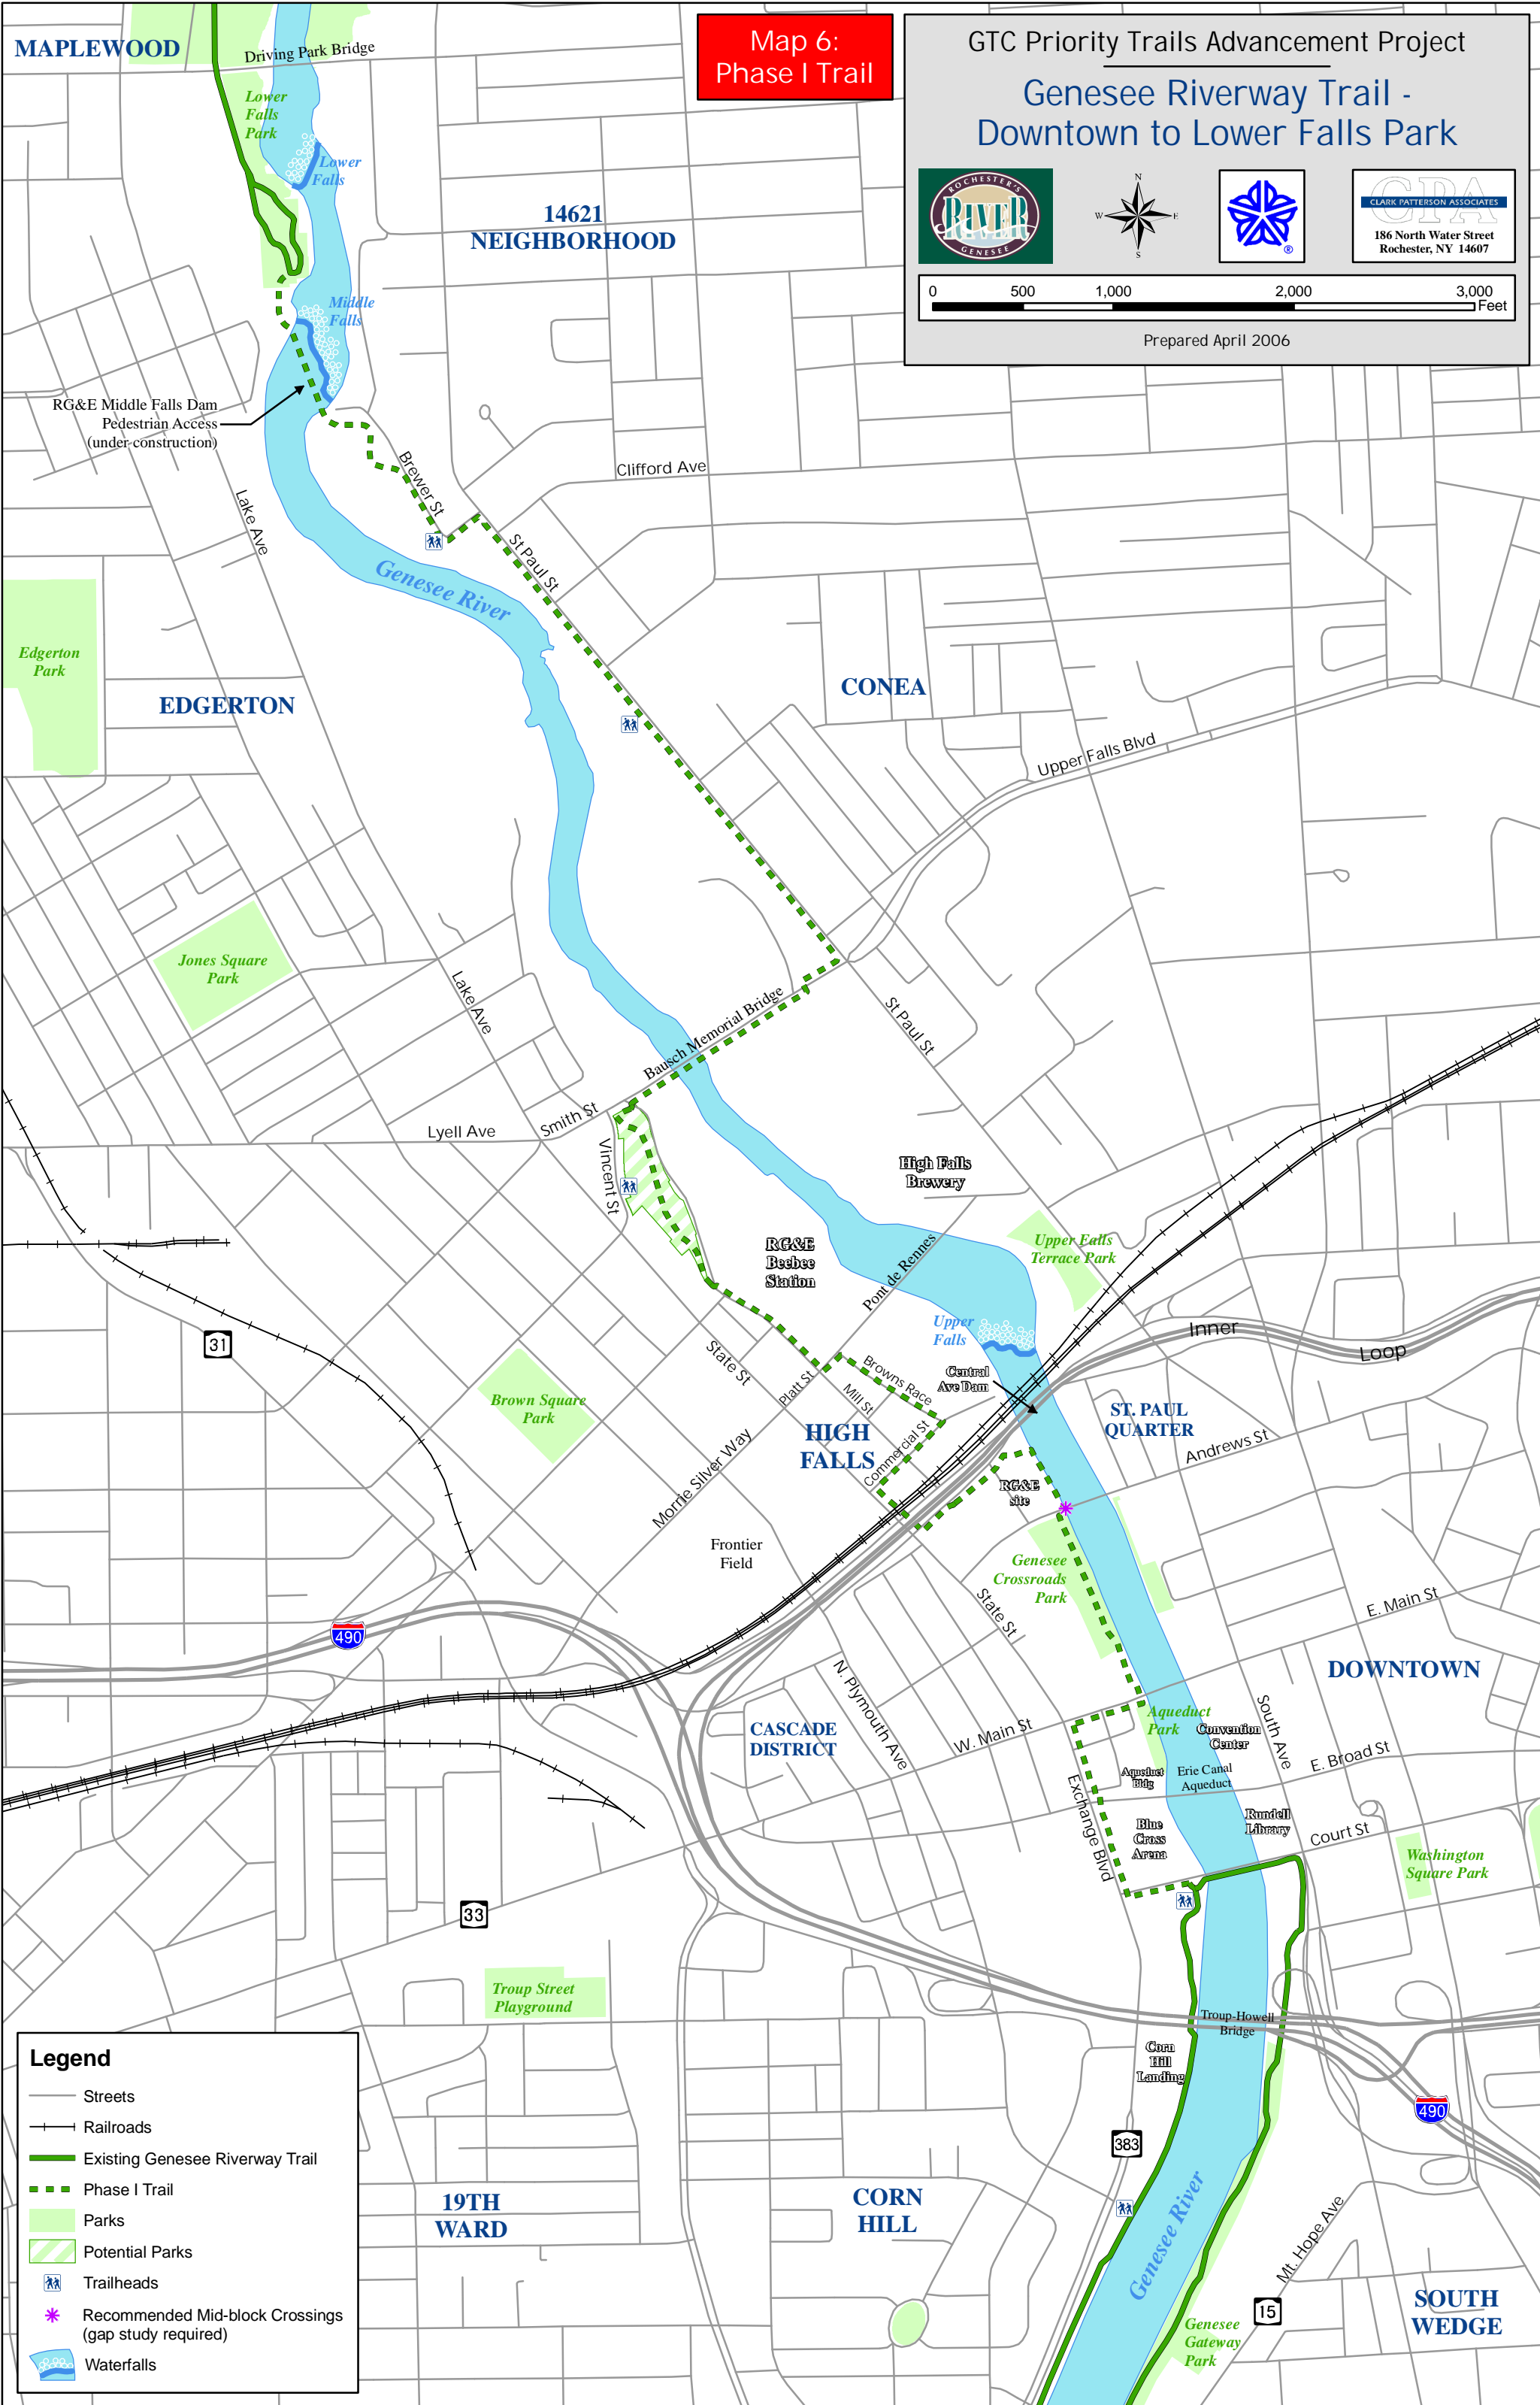

MAPLEWOOD

Map 6:
Phase I Trail

GTC Priority Trails Advancement Project

Genesee Riverway Trail -
Downtown to Lower Falls Park

CLARK PATTERSON ASSOCIATES
186 North Water Street
Rochester, NY 14607

Prepared April 2006

Legend

- Streets
- Railroads
- Existing Genesee Riverway Trail
- - - Phase I Trail
- Parks
- ▨ Potential Parks
- Ⓜ Trailheads
- * Recommended Mid-block Crossings (gap study required)
- ☁ Waterfalls