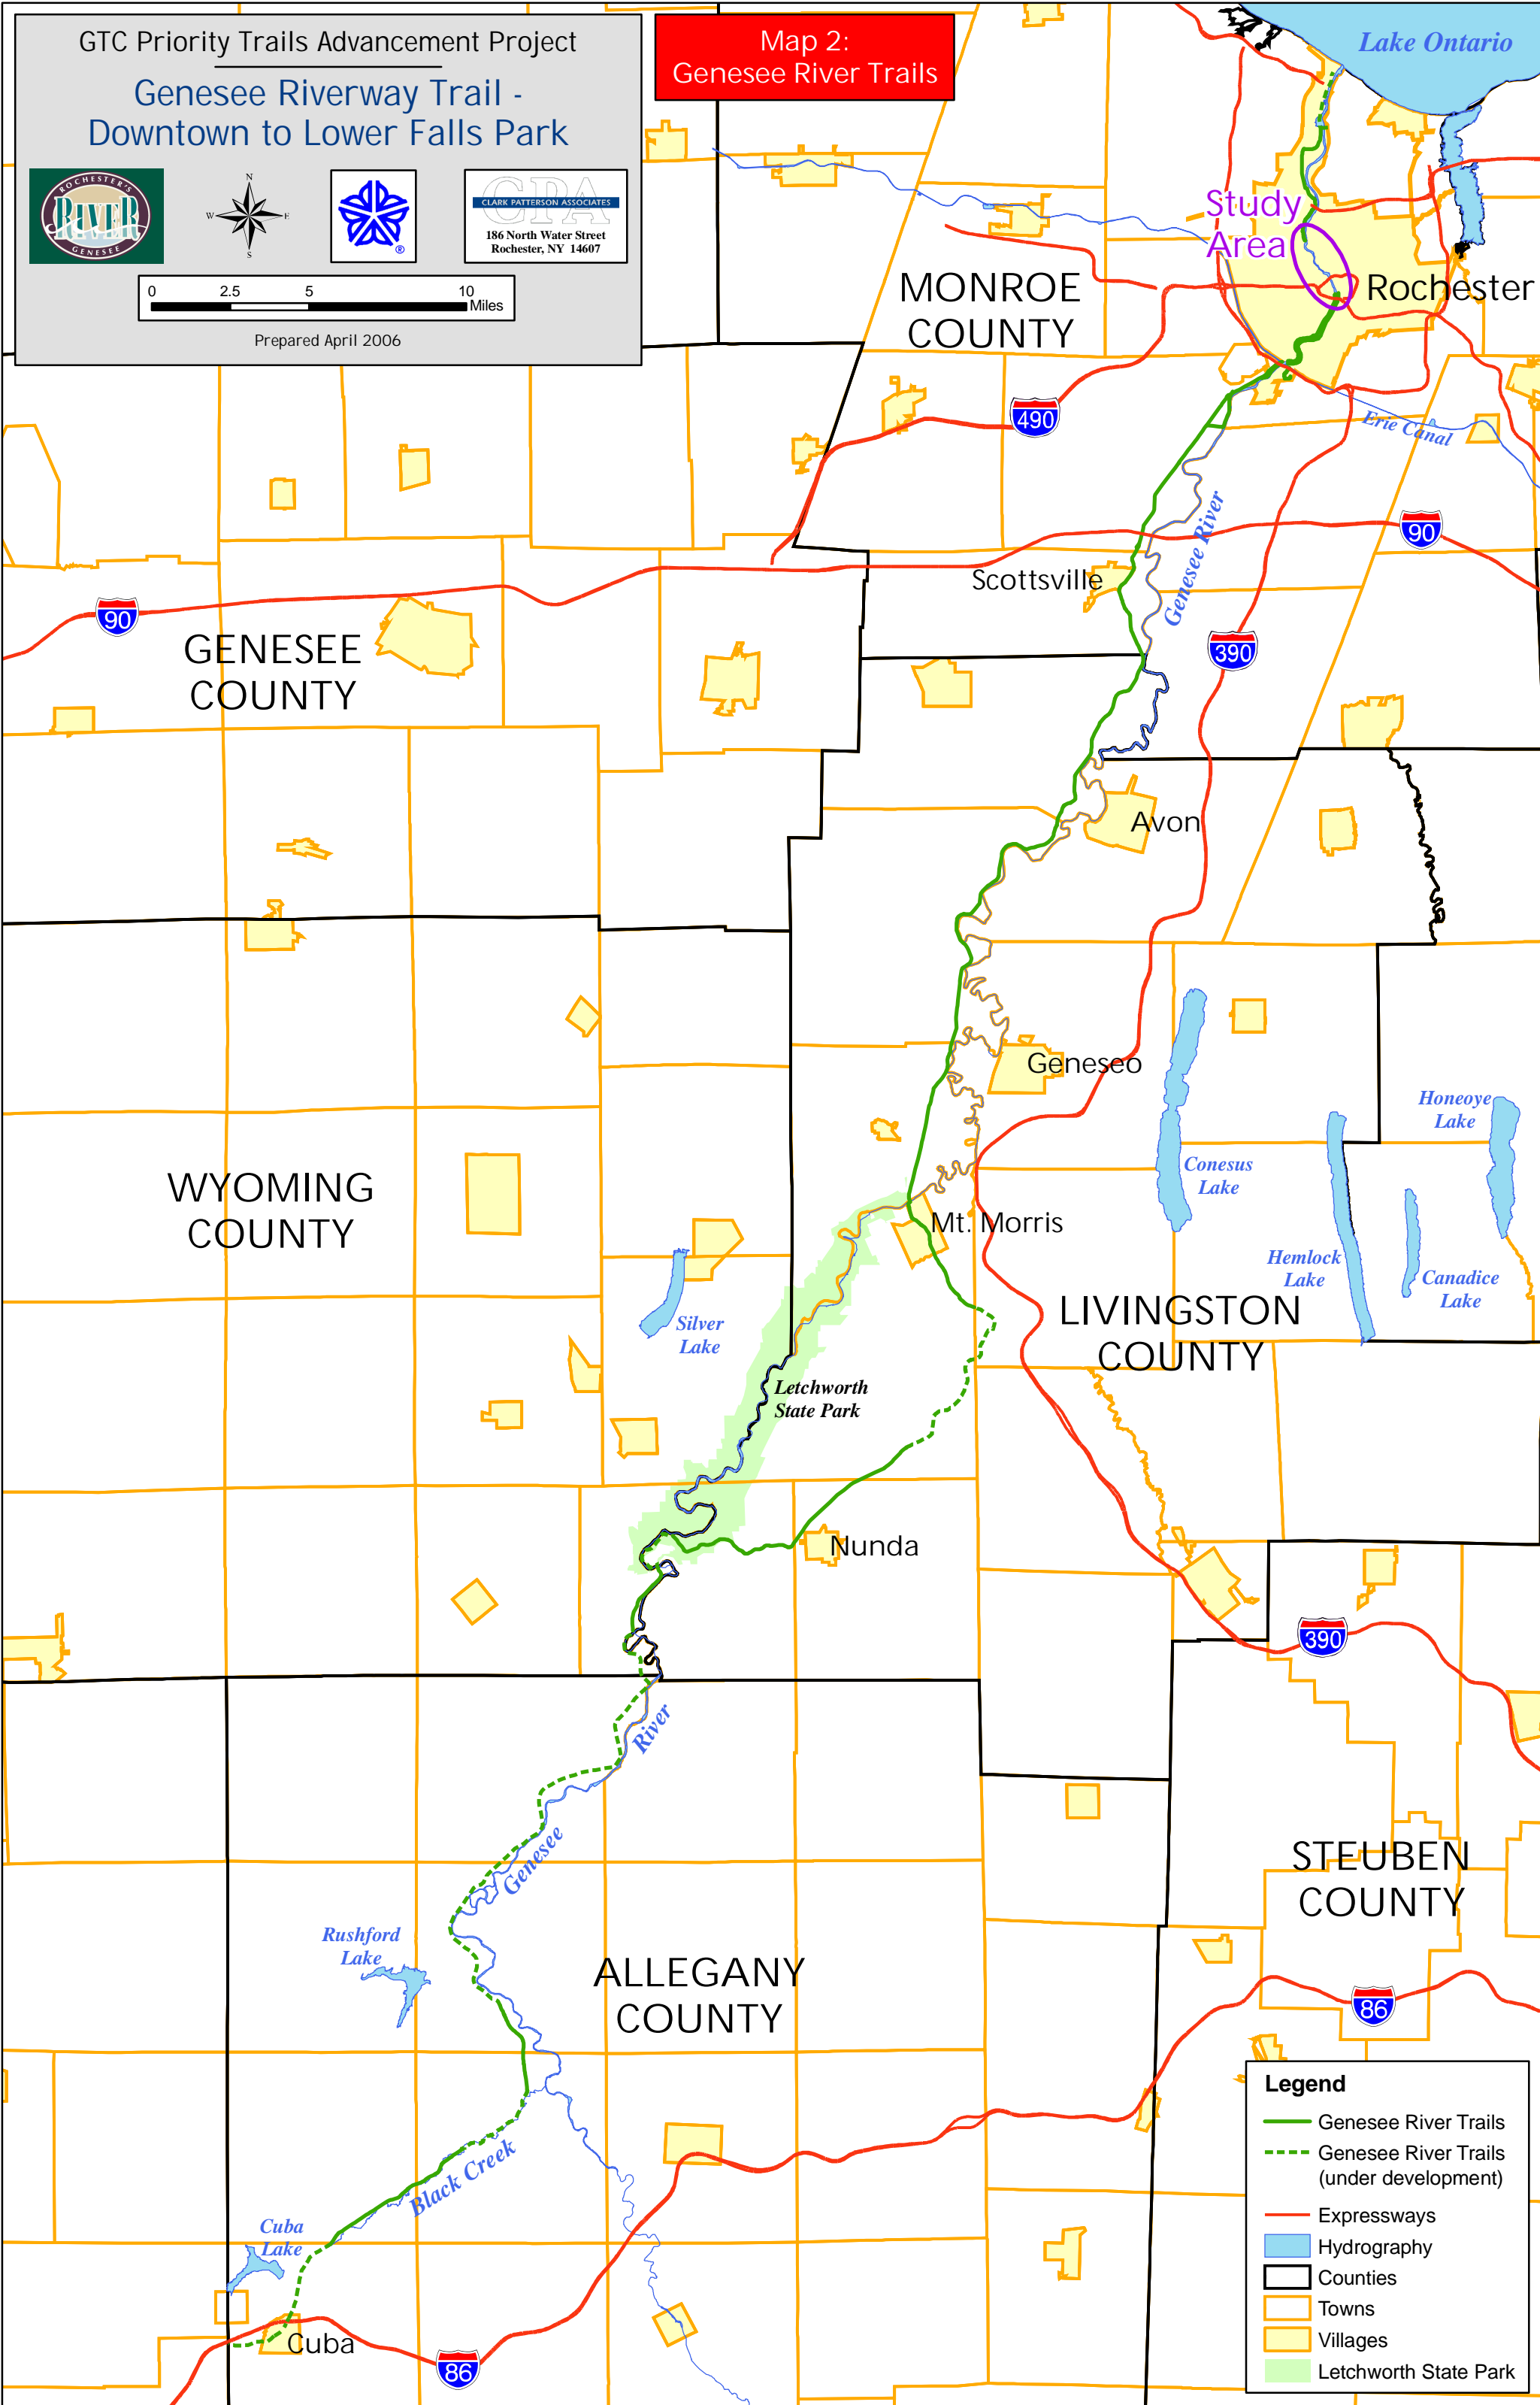

Genesee Riverway Trail - Downtown to Lower Falls Park

CLARK PATTERSON ASSOCIATES
186 North Water Street
Rochester, NY 14607

Prepared April 2006

Map 2: Genesee River Trails

Study Area

Lake Ontario

Rochester

MONROE COUNTY

490

Erie Canal

90

GENESEE COUNTY

Scottsville

390

Avon

WYOMING COUNTY

Geneseo

Conesus Lake

Honeoye Lake

Hemlock Lake

Canadice Lake

LIVINGSTON COUNTY

Mt. Morris

Letchworth State Park

Nunda

STEBEN COUNTY

390

ALLEGANY COUNTY

Rushford Lake

Black Creek

Cuba Lake

Cuba