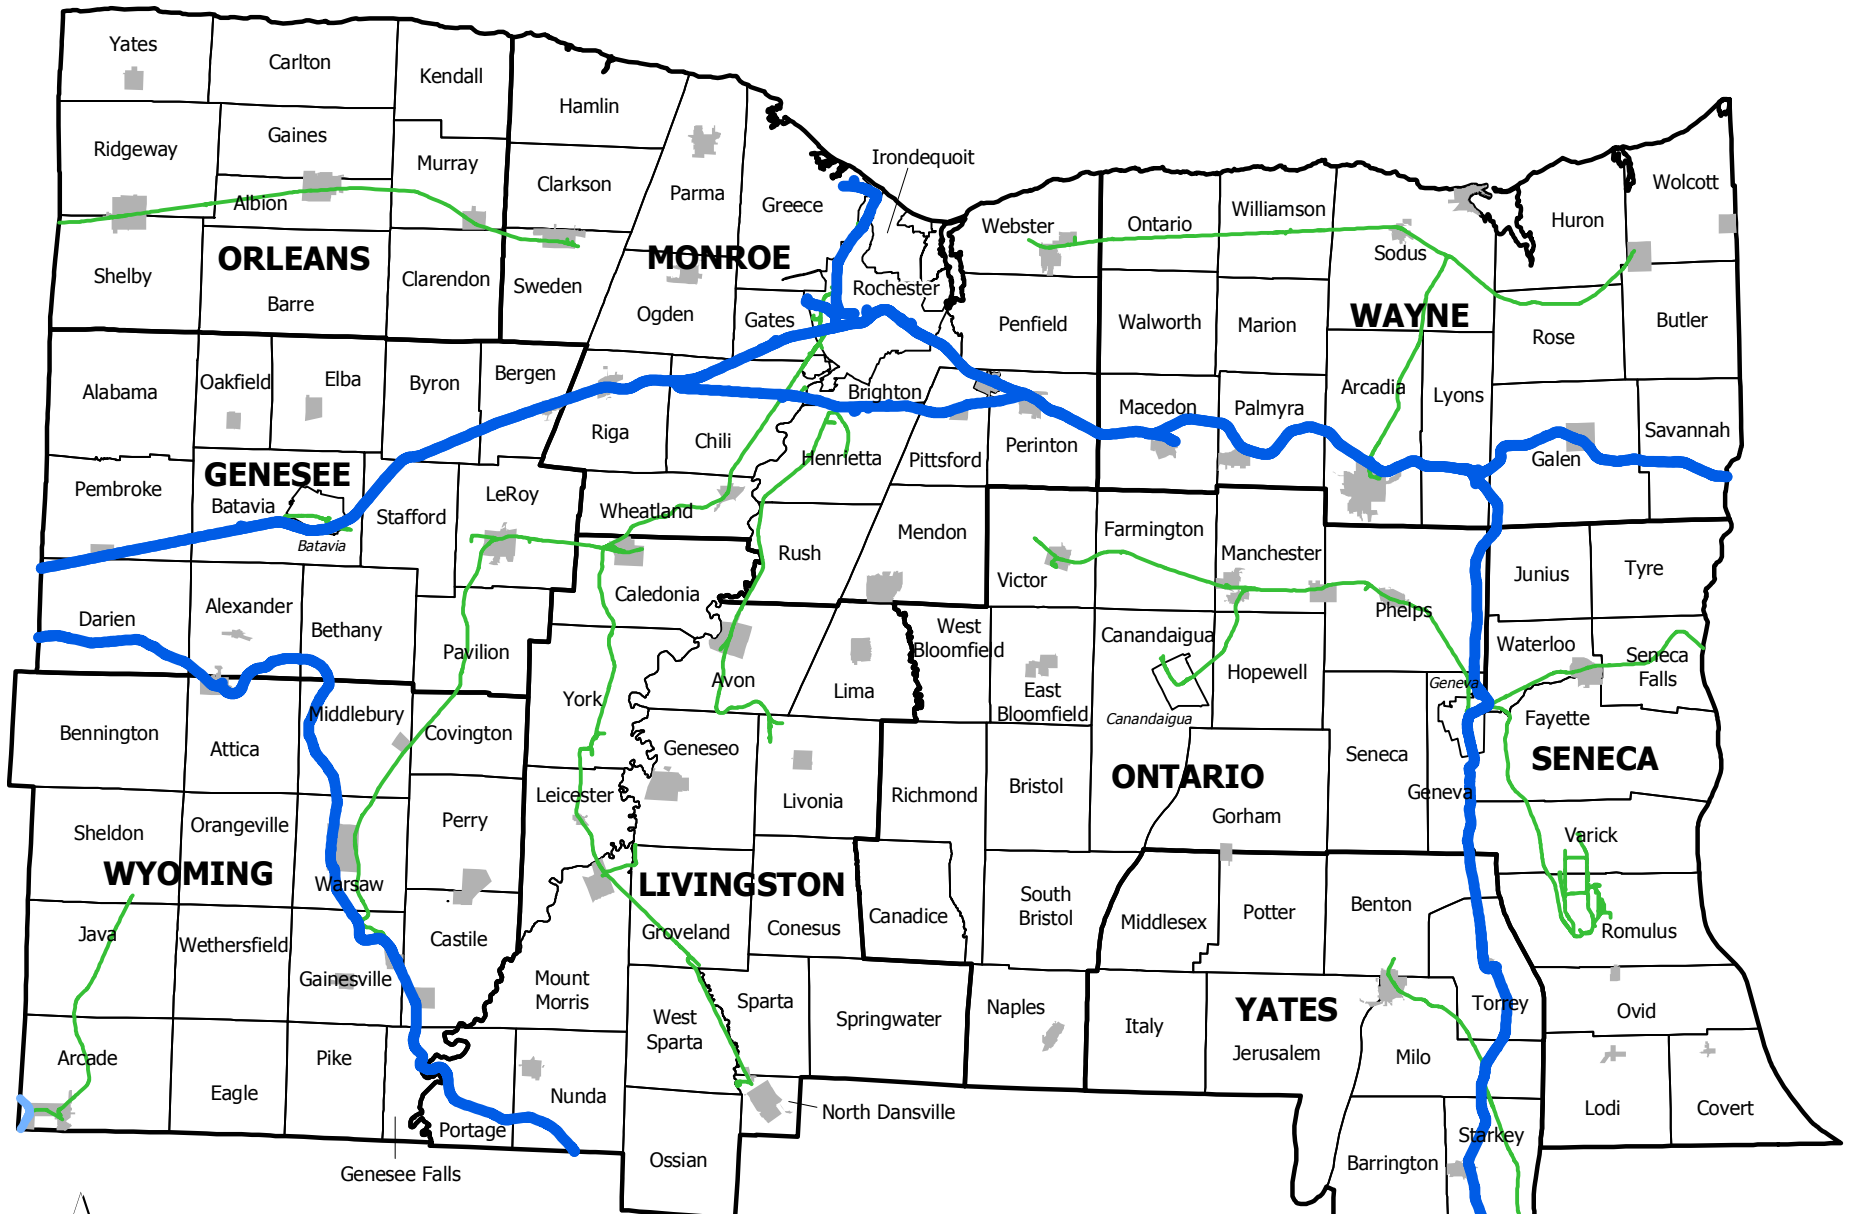

Railroads in the Genesee-Finger Lakes Region

- ▬ Class 1 (Freight - Major Carrier)
- ▬ Class 2 (Regional)
- ▬ Class 3 (Short Line)

Sources:
 NYS Department of Transportation, 2010
 NYS GIS Program Office, 2015