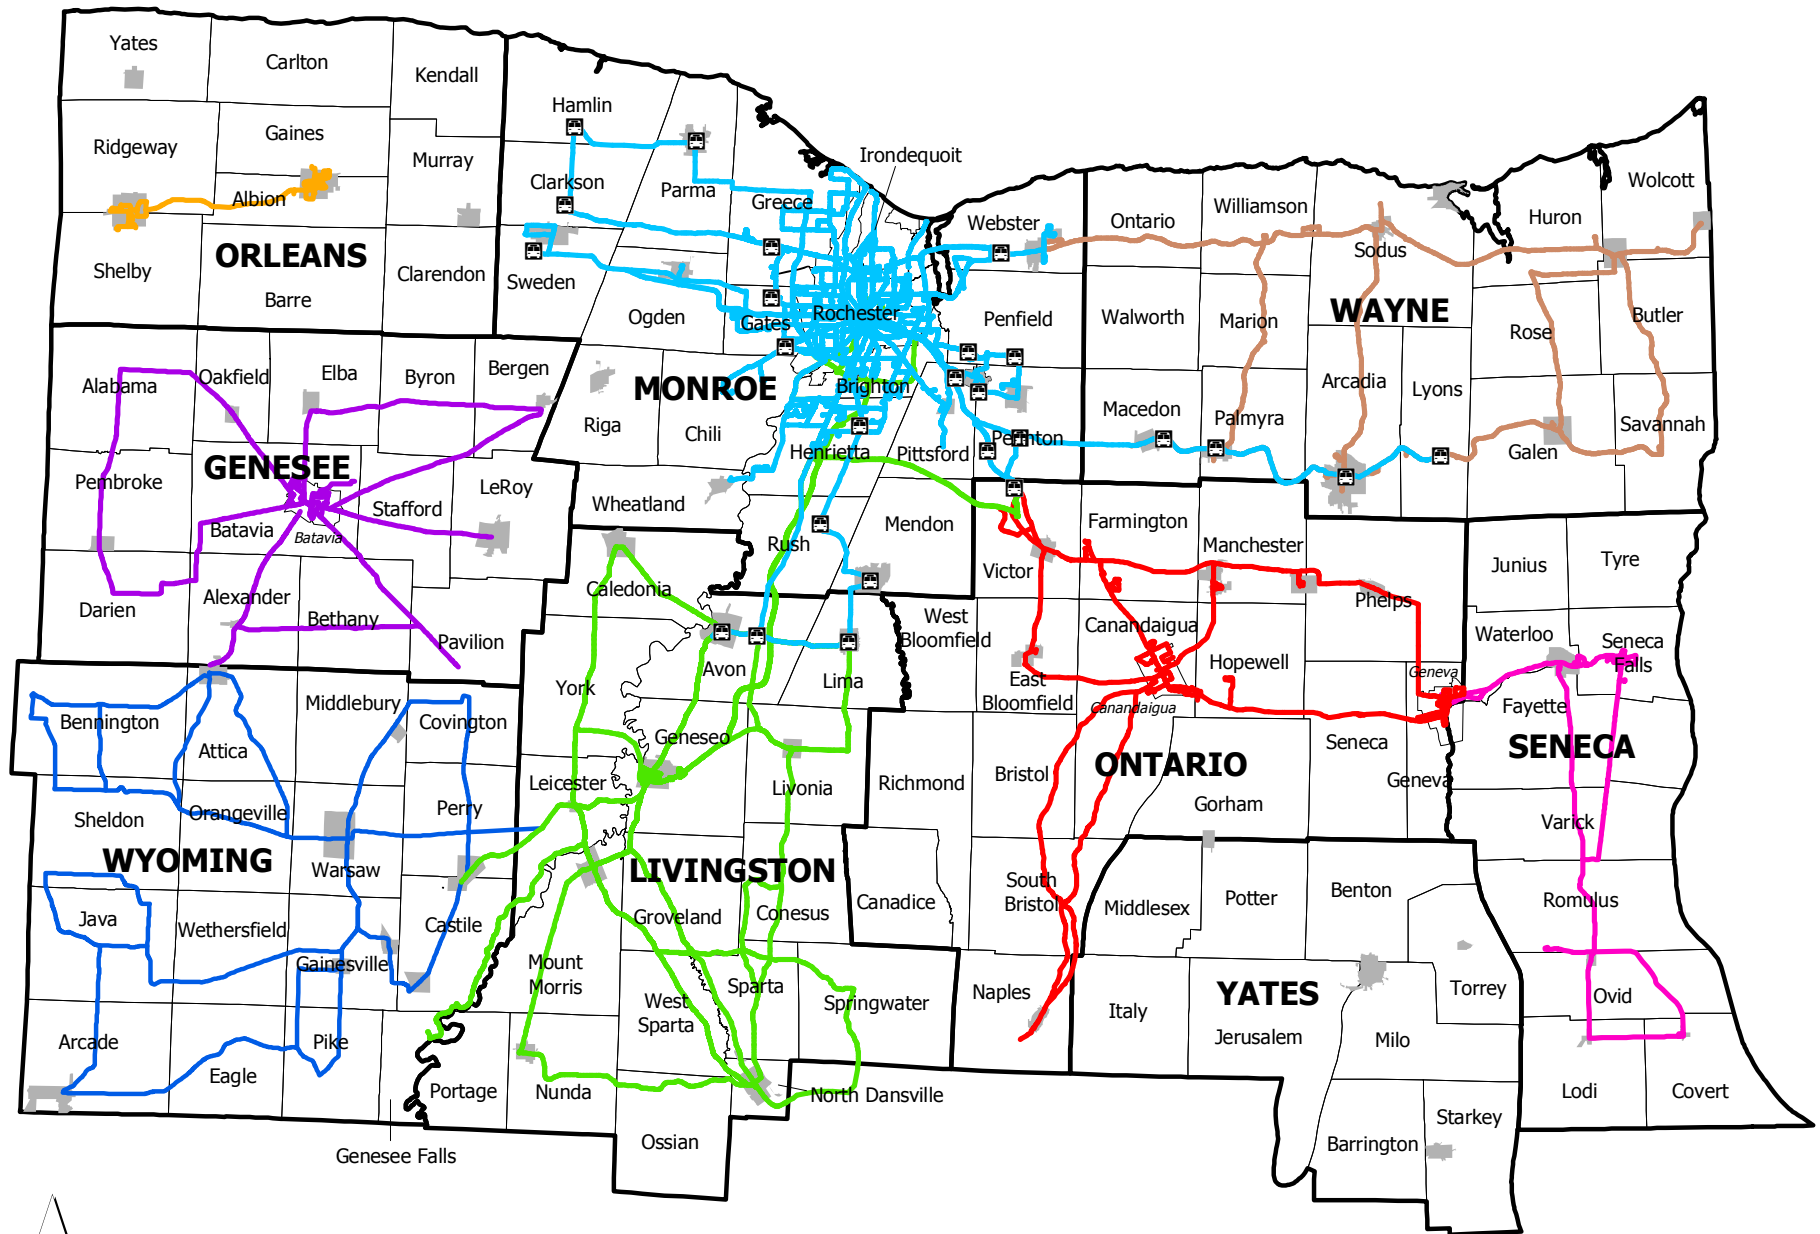

Public Transportation Routes in the Genesee-Finger Lakes Region

-  Park 'N Ride
-  RTS Livingston
-  RTS Seneca
-  RTS Genesee
-  RTS Orleans
-  RTS Wayne
-  RTS Ontario
-  RTS Monroe
-  RTS Wyoming

Source:
Rochester Genesee Regional
Transportation Authority, 2014