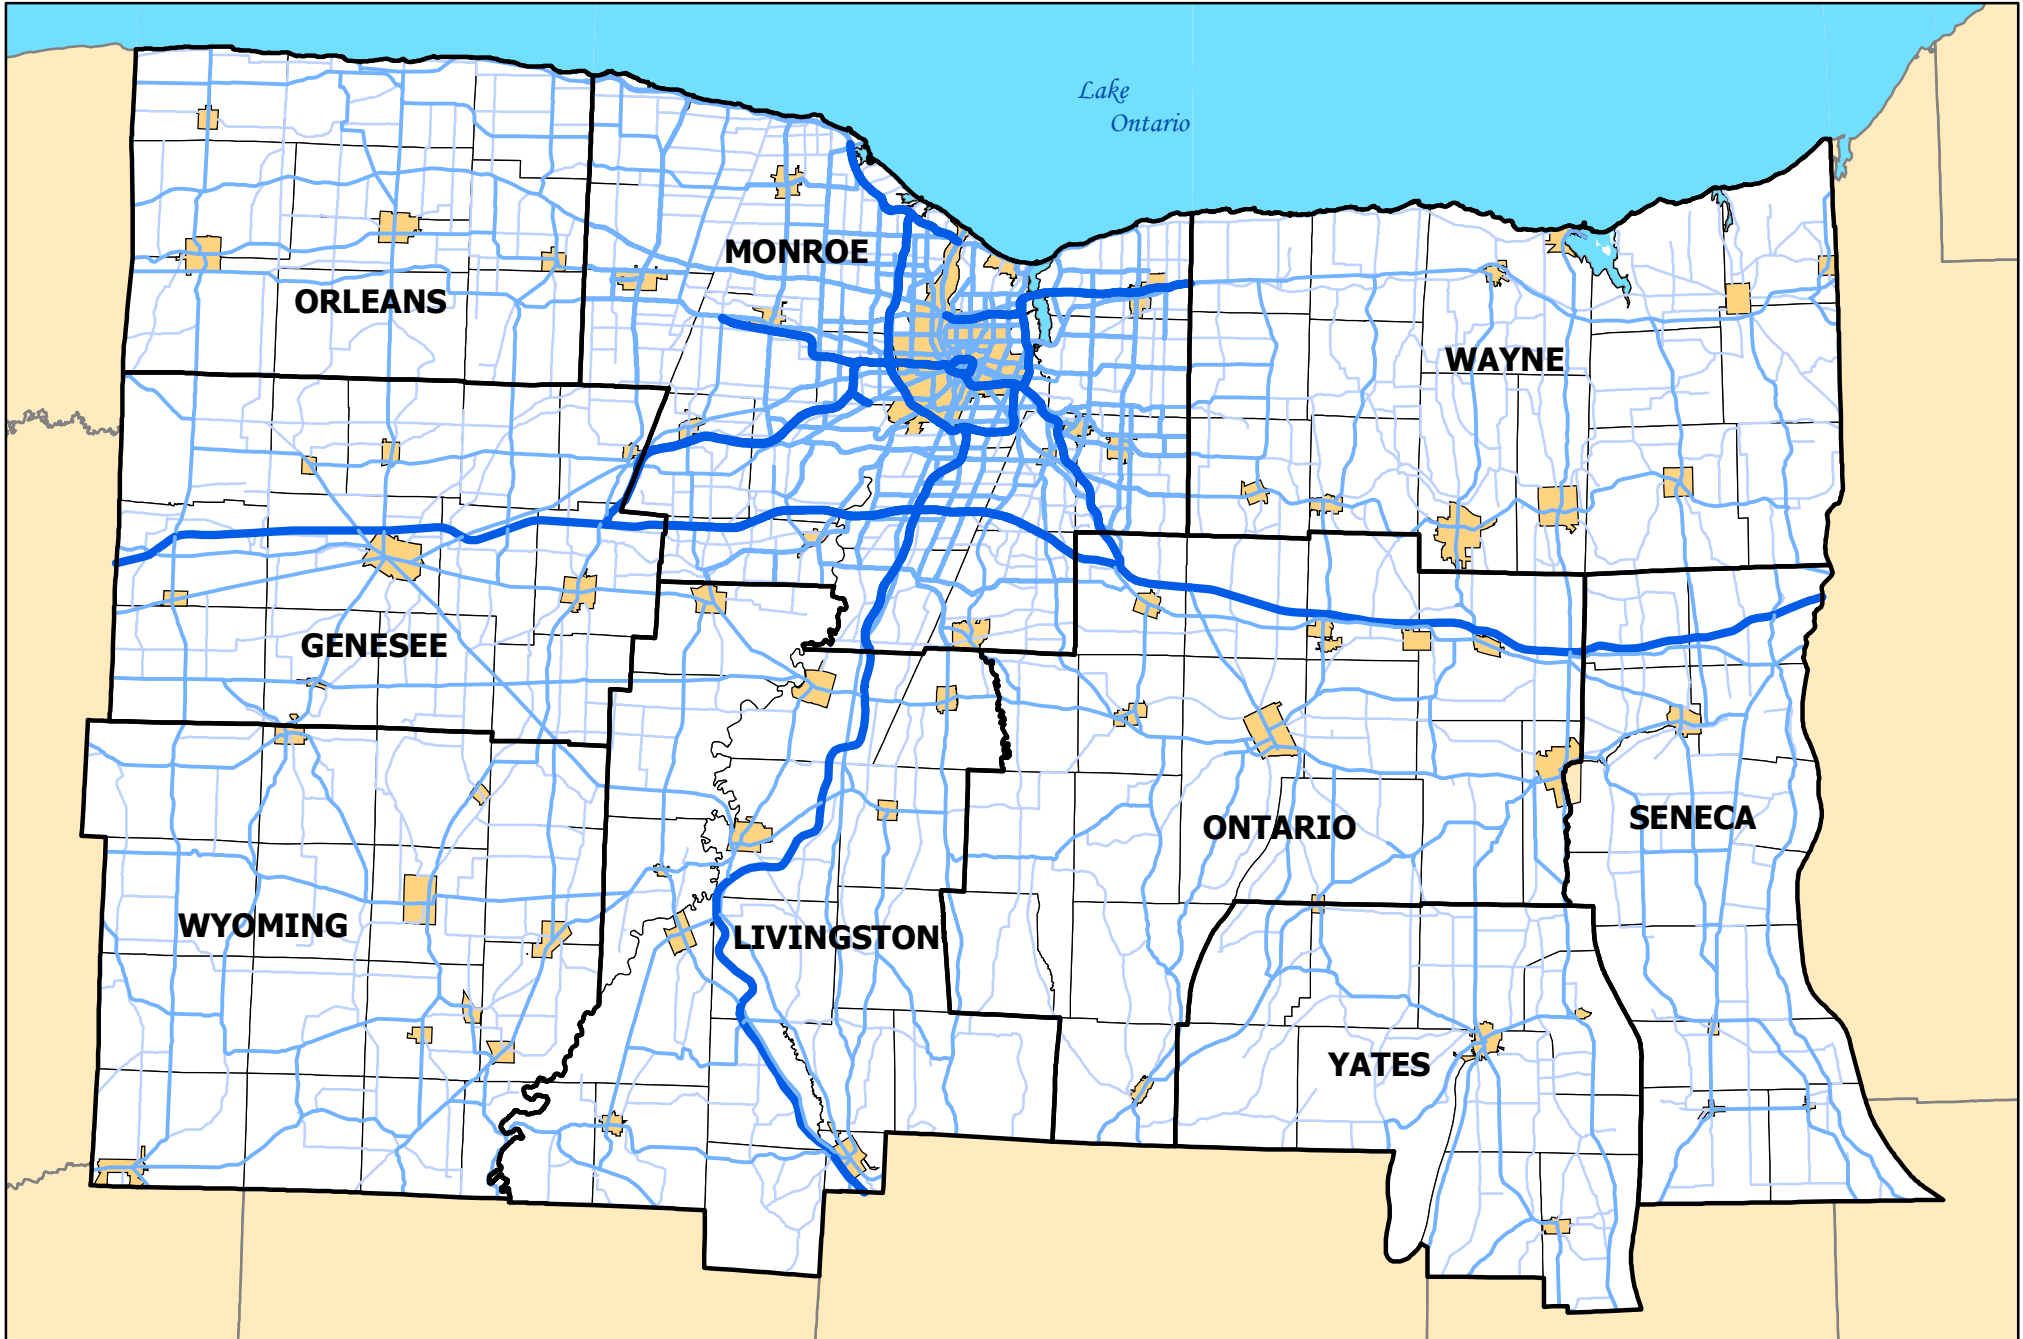

Highway & Bridge Network

Genesee-Finger Lakes Region

 Interstates & Expressways  Other Major Roads

GENESEE TRANSPORTATION COUNCIL
March 2012

50 West Main Street, Suite 8112
Rochester, NY 14614-1227
(585) 232-6240
www.gtcmpp.org